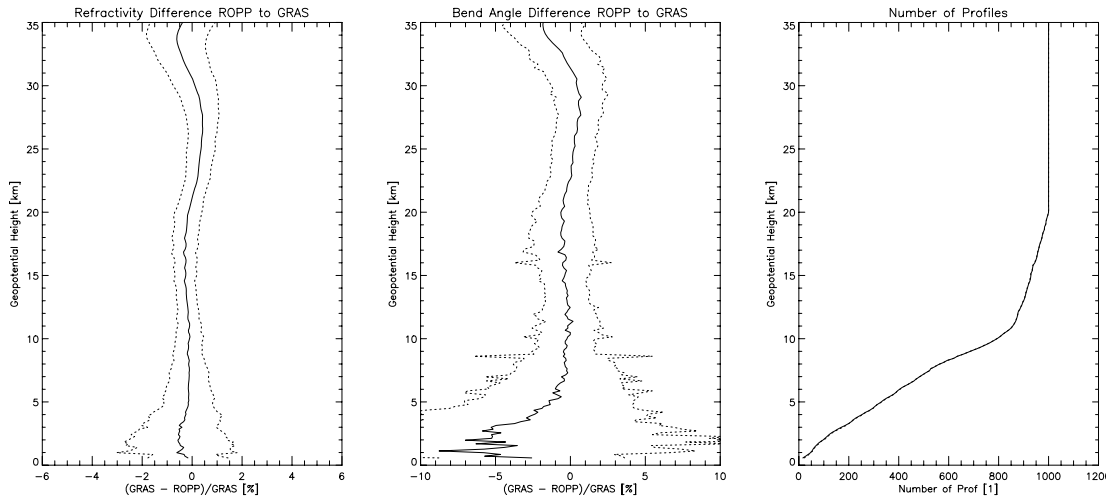

The Radio Occultation Processing Package (ROPP)

... a comprehensive software package containing functionality to process RO data to assist with the assimilation of these data in NWP systems

<http://garf.grassaf.org>